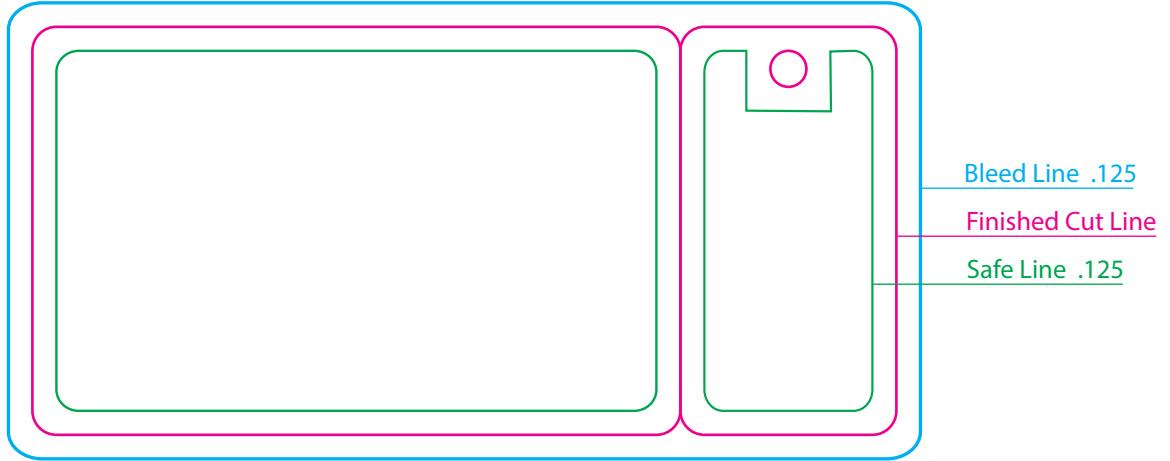

FRONT

AFO8 STANDARD PERFS